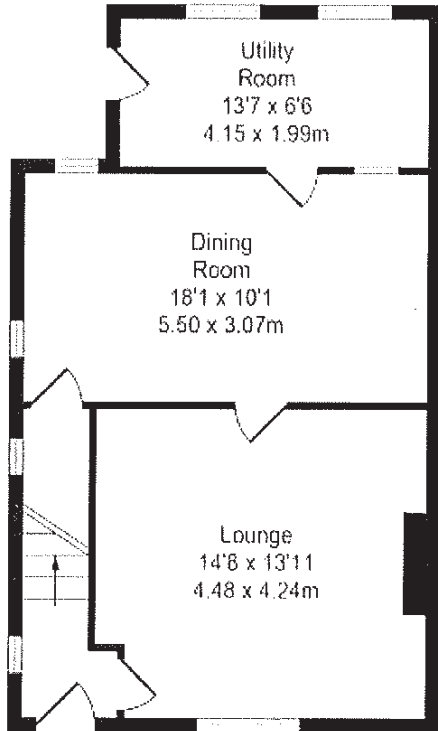

Moss Borough Hall Lane, Rainford
Total Approx. Floor Area 955 Sq.ft. (88.73 Sq.M.)

Whilst every effort is made to accurately reproduce these floor plans, measurements are approximate, not to scale and for illustrative purposes only.

Ground Floor
Approx. Floor
Area 533 Sq.Ft
(49.52 Sq.M.)

First Floor
Approx. Floor
Area 422 Sq.Ft
(39.21 Sq.M.)