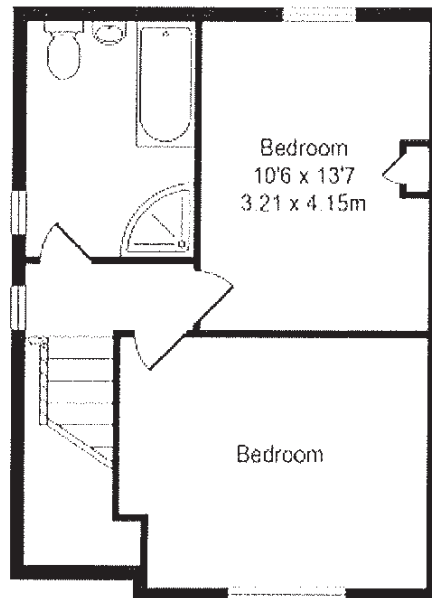

Moss Borough Hall Lane, Rainford
Total Approx. Floor Area 955 Sq.ft. (88.73 Sq.M.)

Whilst every effort is made to accurately reproduce these floor plans, measurements are approximate, not to scale and for illustrative purposes only.

Ground Floor
Approx. Floor
Area 533 Sq.Ft
(49.52 Sq.M.)

First Floor
Approx. Floor
Area 422 Sq.Ft
(39.21 Sq.M.)