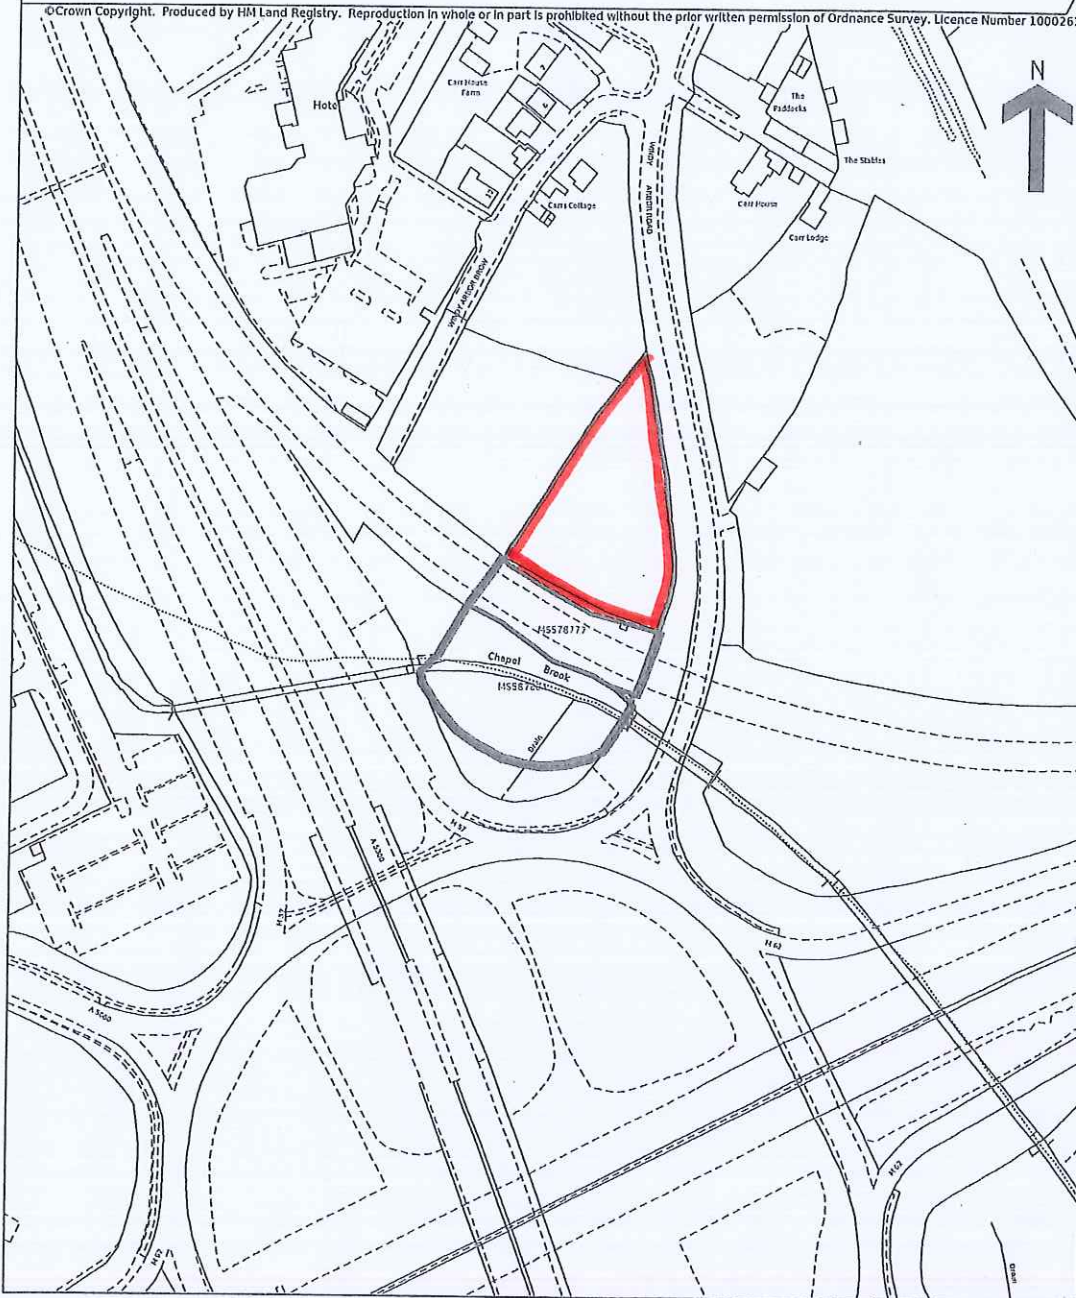

HM Land Registry  
Official copy of  
title plan

Title number **MS60689**  
Ordnance Survey map reference **SJ4689NW**  
Scale **1:2500**  
Administrative area **Merseyside : Knowsley**

©Crown Copyright. Produced by HM Land Registry. Reproduction in whole or in part is prohibited without the prior written permission of Ordnance Survey. Licence Number 100026314

NOT TO SCALE

This official copy is incomplete without the preceding notes page.